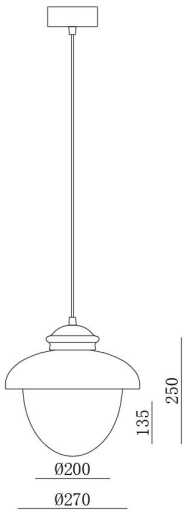

PL3081

15W Historic Hat Lamp

Description

Pendant Light for indoor use;
Decorative glass drop with glittering foils;
Available in brass finishing;

Finish

Brass
Black

Material

Aluminium

TECHNICAL CHARACTERISTICS

Light source

Light source: Citizen 1202
Output (W): 250mA 36V 13.5W
Total power consumption (W): 15W
Color temperature: 2700K/3000K/4000K
CRI: 90
Photobiological risk: RG1
Real Lumen: 1000
Qty Leds: 1
Lm/Real W: 68
Life Time: 50.000h L90B20
MacAdam steps: 3
UGR: N/A

GEAR

This product is supplied with
Built-in HEP dali dimmable driver
LNDC15W350LRP 30-43Vdc

Luminaire

Pendant Light suitable for indoor area
crossing: No
Warranty: 5 Years

The photograph may not match the reference exactly. Please read the product description to identify the finish.